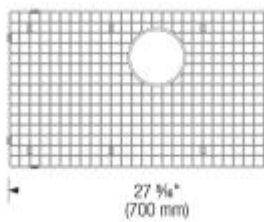

Optional Accessories

Stainless Steel Sink Grid
406446