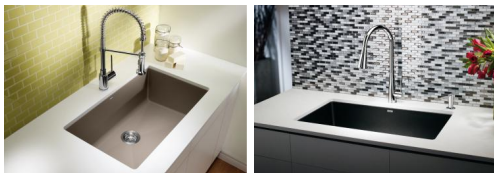

BLANCO PRECIS U SUPER SINGLE

Item No. 400889

Features

Clean lines and versatility. Be prepared for the unexpected.

Made in Canada

80% natural granite composite material

Exceptional resistance to heat, stains, scratches and acids

Non porous - dirt and bacteria cannot penetrate the surface of the sink

Modern square design

Rear-positioned drain hole maximize usable bowl and cabinet storage space

Virtually flat sink bottom prevents glassware from tipping over

3 1/2" (90mm) stainless steel strainer included

Limited Lifetime Warranty

Material / Colours

Available colours

Café

Anthracite

Truffle

Cinder

Width of base unit : 915 mm

Bowl depth: 9 1/2" (240 mm)

To protect from damage, this model should be shipped on a pallet

Faucets

BLANCO RITA DUAL SPRAY
Chrome / Café
401463

BLANCO MAESTRO II
Chrome
403319

BLANCO ALTA DUAL SPRAY
Chrome / Café
401316