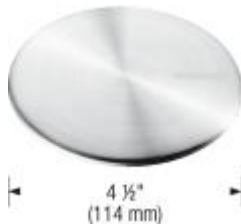

3 1/2" CapFlow strainer cover
Stainless steel (fits all BLANCO
strainers)
517666